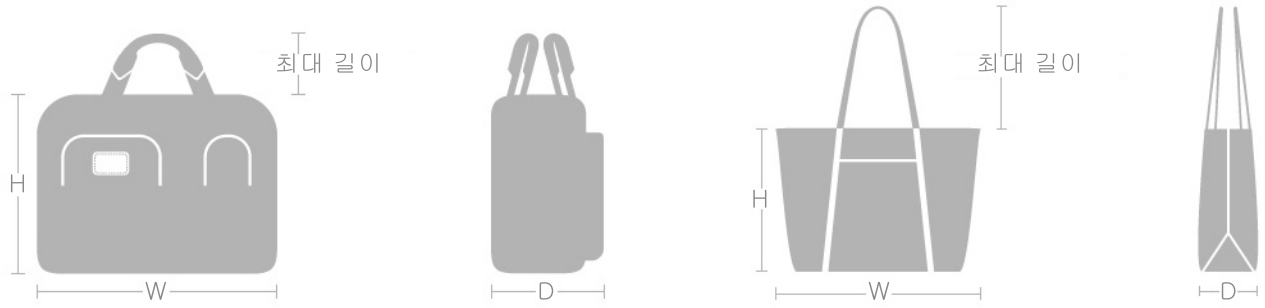

가방 및 토트백

벨트

팬츠/ 허리사이즈	벨트 길이	벨트사이즈
76cm	81cm	S
81cm	86cm	S
86cm	91cm	M
91cm	96cm	M
96cm	101cm	L
101cm	106cm	L
106cm	111cm / 원 사이즈	L

남성용 아웃웨어

사이즈	가슴둘레	허리둘레	소매길이
S	91cm	76cm	89cm
M	106cm	83cm	90cm
L	114cm	91cm	92cm
XL	121cm	99cm	94cm
XXL		106cm	96cm

여성용 아웃웨어

사이즈	가슴둘레	허리둘레	소매길이
XS	83cm	62cm	87cm
S	89cm	67cm	92cm
M	94cm	72cm	97cm
L	101cm	80cm	105cm
XL	109cm	86cm	113cm

아이웨어

도수
+1.00
+1.50
+2.00
+2.50