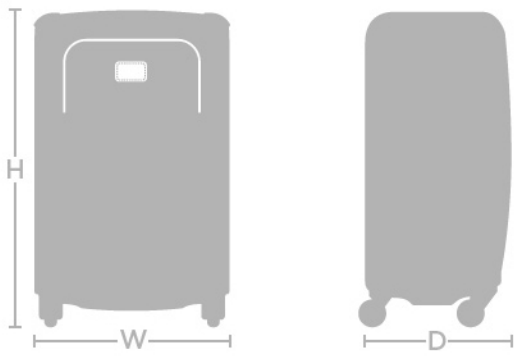

SIZE GUIDE

WHEELED TRAVEL

In an effort to provide you with the most accurate sizing information, TUMI carefully measures the handles and wheels of each of our bags.

BAGS & TOTES

BELTS

PANT / WAIST SIZE	BELT SIZE	BELT SIZE
30"	32"	S
32"	34"	S
34"	36"	M
36"	38"	M
38"	40"	L
40"	42"	L
42"	44" / ONE SIZE	L

MEN'S OUTERWEAR

SIZES	CHEST	WAIST	SLEEVE LENGTH
S	36"	30"	35"
M	39"	33"	35 3/4"
L	42"	36"	36 1/2"
XL	45"	39"	37 1/4"
XXL	48"	42"	38"

WOMEN'S OUTERWEAR

SIZES	BUST	WAIST	HIP
XS	33"	24 1/2"	34 1/2"
S	35"	26 1/2"	36 1/2"
M	37"	28 1/2"	38 1/2"
L	40"	31 1/2"	41 1/2"
XL	43"	34"	44 1/2"