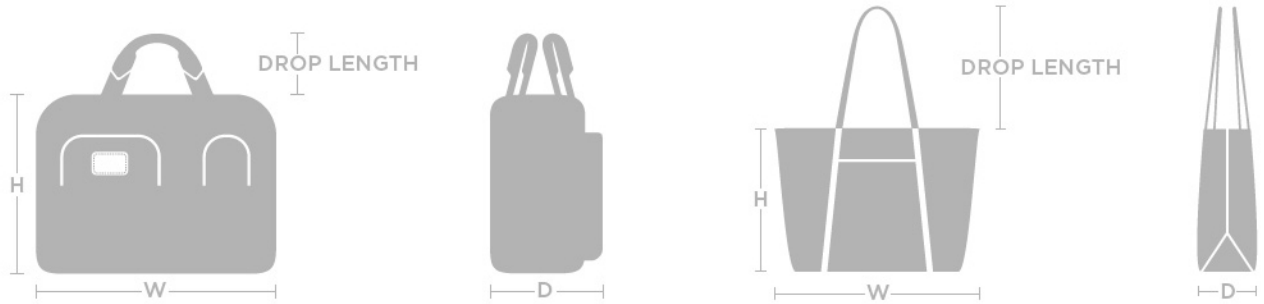

SIZE GUIDE

WHEELED TRAVEL

In an effort to provide you with the most accurate sizing information, TUMI carefully measures the handles and wheels of each of our bags.

BAGS & TOTES

BELTS

PANT / WAIST SIZE	BELT SIZE	BELT SIZE
30"	32"	S
32"	34"	S
34"	36"	M
36"	38"	M
38"	40"	L
40"	42"	L
42"	44" / ONE SIZE	L

MEN'S OUTERWEAR

SIZES	CHEST	WAIST	SLEEVE LENGTH
S	36"	30"	35"
M	39"	33"	35 3/4"
L	42"	36"	36 1/2"
XL	45"	39"	37 1/4"
XXL	48"	42"	38"

WOMEN'S OUTERWEAR

SIZES	BUST	WAIST	HIP
XS	33"	24 1/2"	34 1/2"
S	35"	26 1/2"	36 1/2"
M	37"	28 1/2"	38 1/2"
L	40"	31 1/2"	41 1/2"
XL	43"	34"	44 1/2"

GRÖßEN	BRUSTUMFANG	TAILLEUMFANG	ÄRMELLÄNGE
S	91cm	76cm	89cm
M	106cm	83cm	90cm
L	114cm	91cm	92cm
XL	121cm	99cm	94cm
XXL		106cm	96cm

DAMENBEKLEIDUNG

GRÖßEN	BRUSTUMFANG	TAILLEUMFANG	HÜFTUMFANG
XS	83cm	62cm	87cm
S	89cm	67cm	92cm
M	94cm	72cm	97cm
L	101cm	80cm	105cm
XL	109cm	86cm	113cm

TAILLES	TOUR DE POITRINE	TOUR DE TAILLE	LONGUEUR DE MANCHE
S	91.5cm	76.25cm	89cm
M	106.75cm	83.75cm	90cm
L	114.25cm	91.5cm	92.75cm
XL	122cm	99cm	94.5cm
XXL		106.75cm	96.5cm

VÊTEMENTS D'EXTÉRIEUR FEMMES